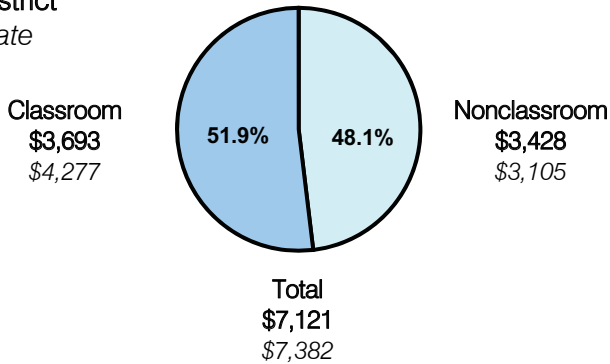

Classroom Dollars and Proposition 301 Results

Yuma Elementary School District

Yuma County

District size: Large
Students attending: 10,083
Number of schools: 19
Number of certified teachers: 548

Classroom Dollars

Fiscal year 2007 averages per pupil

District

State

Comparative Information

	District			State
	2005	2006	2007	2007
Student/teacher ratio	17.1	17.9	18.4	17.4
Average teacher salary	$37,111	$40,171	$43,565	$43,833
Average years' experience	8.3	8.4	8.4	8.1

Classroom dollar ranking: 161 of 229 districts.