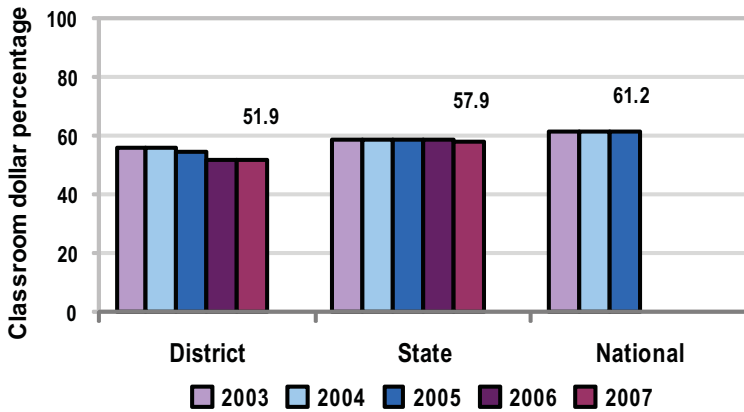

5-year comparison

Expenditures by function

	Percentage						
	District					State	National
	2003	2004	2005	2006	2007	2007	2005
Classroom dollars	56.2	56.0	54.5	51.7	51.9	57.9	61.2
Nonclassroom dollars:							
Administration	9.8	10.5	10.0	10.2	9.7	9.5	11.0
Plant operations	10.5	9.9	10.1	9.7	10.9	11.3	9.6
Food service	6.8	6.6	6.3	6.3	6.4	4.7	3.9
Transportation	4.9	5.0	4.8	5.3	5.6	4.3	4.1
Student support	8.5	8.9	8.1	8.4	8.5	7.3	5.2
Instruction support	3.3	3.1	6.2	8.4	7.0	4.8	4.8
Other						0.2	0.2

Proposition 301

District-reported 2007 results

Teacher pay

- On average, each teacher earned an additional $5,289 in salary, and each librarian and counselor earned between $4,654 and $4,967.

Performance

- The District accomplished its goals, which were the same as the prior fiscal year's goals and were based on district, school, and individual performance.
- Teachers earned monies for meeting at least 1 of 6 student achievement goals, which included teachers maximizing instruction time and improvements in test scores and student attendance rates.
- Other goals called for teachers to attend 15 hours of professional development activities related to literacy assessments, instruction, and intervention, and to participate in school collaboration activities, assessment planning, and interventions.

Menu

- Monies continued to be used to increase eligible employee compensation and employ 8 teachers to reduce class sizes.